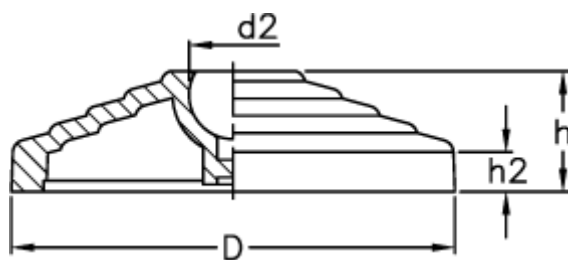

Data Sheet

Article number: 2310301246

Description: E+G Base without no-slip disc
LV.A-70-14

Measures

D	= 70
d2	= 14
h	= 19
h2	= 7
Max load (N)	= 14000